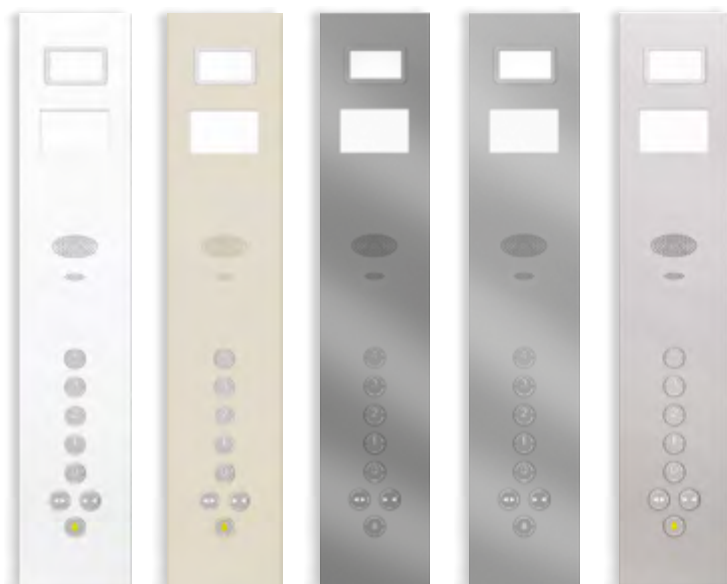

BOTTONIERE - PUSHBUTTON PANELS

BOTTONIERE VERTICALI - VERTICAL CAR OPERATING PANEL (V-COP)

BOTTONIERE DI PIANO
LANDING OPERATING PANEL (LOP)

WHITE   BEIGE   SIMILINOX   INOX SB   INOX BA